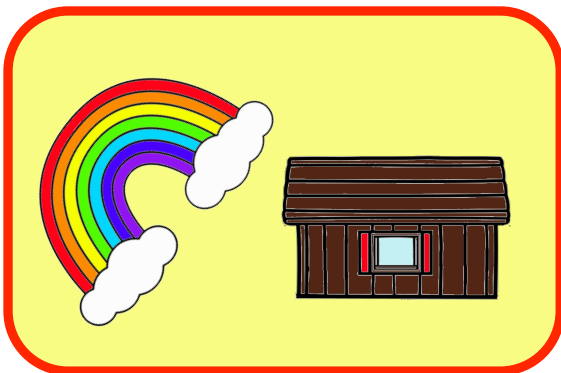

INSTRUCTIONS

Simple Noah's Ark

You will need: uncoated paper plate/(draw round a plate), brown paint, paintbrush, glue stick, scissors, templates

Paint the paper plate/card circle brown. Let it dry completely. Fold it in half when it's dry.

Print the animal templates and cut and colour the animals in or draw your own to cut out.

Print the rainbow and top half of the ark templates and colour and cut them out or draw your own to cut out.

Stick the top of the ark to the back of the folded plate. Stick the rainbow and animals to the ark. Nudge the ark to make it rock!