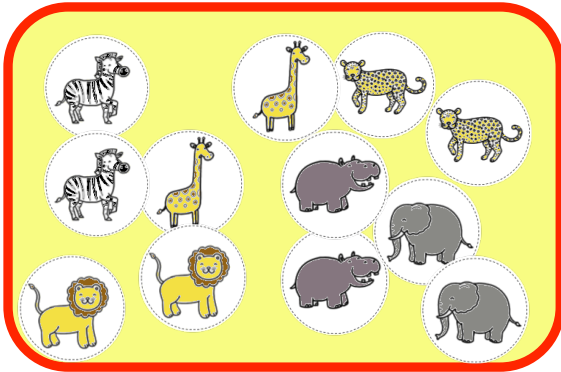

INSTRUCTIONS

Simple Noah's Ark

You will need: uncoated paper plate/(draw round a plate), brown paint, paintbrush, glue stick, scissors, templates

Paint the paper plate/card circle brown. Let it dry completely. Fold it in half when it's dry.

Print the animal templates and cut and colour the animals in or draw your own to cut out.

Print the rainbow and top half of the ark templates and colour and cut them out or draw your own to cut out.

Stick the top of the ark to the back of the folded plate. Stick the rainbow and animals to the ark. Nudge the ark to make it rock!