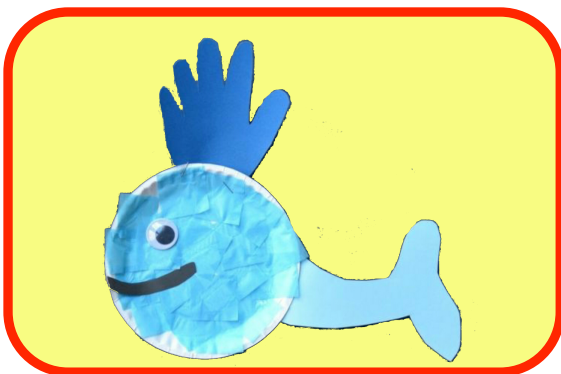

## Paper Plate Whale

**You will need:** paper plate, blue tissue paper, template, scissors, glue, pens, (googly eyes).

Stick pieces of blue tissue paper to a paper plate.

Draw or stick on a mouth and eye.

Colour in the whale tail template, carefully cut it out and stick it to the back of the plate.

There's room on the whale tail template to draw round your hand, colour it in, carefully cut it out and stick it to the back of the plate to be water.