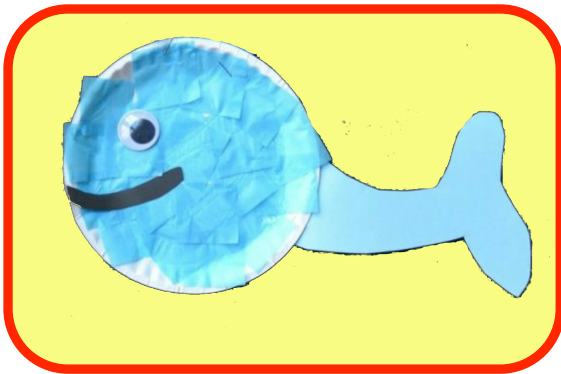

## Paper Plate Whale

**You will need:** paper plate, blue tissue paper, template, scissors, glue, pens, (googly eyes).

Stick pieces of blue tissue paper to a paper plate.

Draw or stick on a mouth and eye.

Colour in the whale tail template, carefully cut it out and stick it to the back of the plate.

There's room on the whale tail template to draw round your hand, colour it in, carefully cut it out and stick it to the back of the plate to be water.